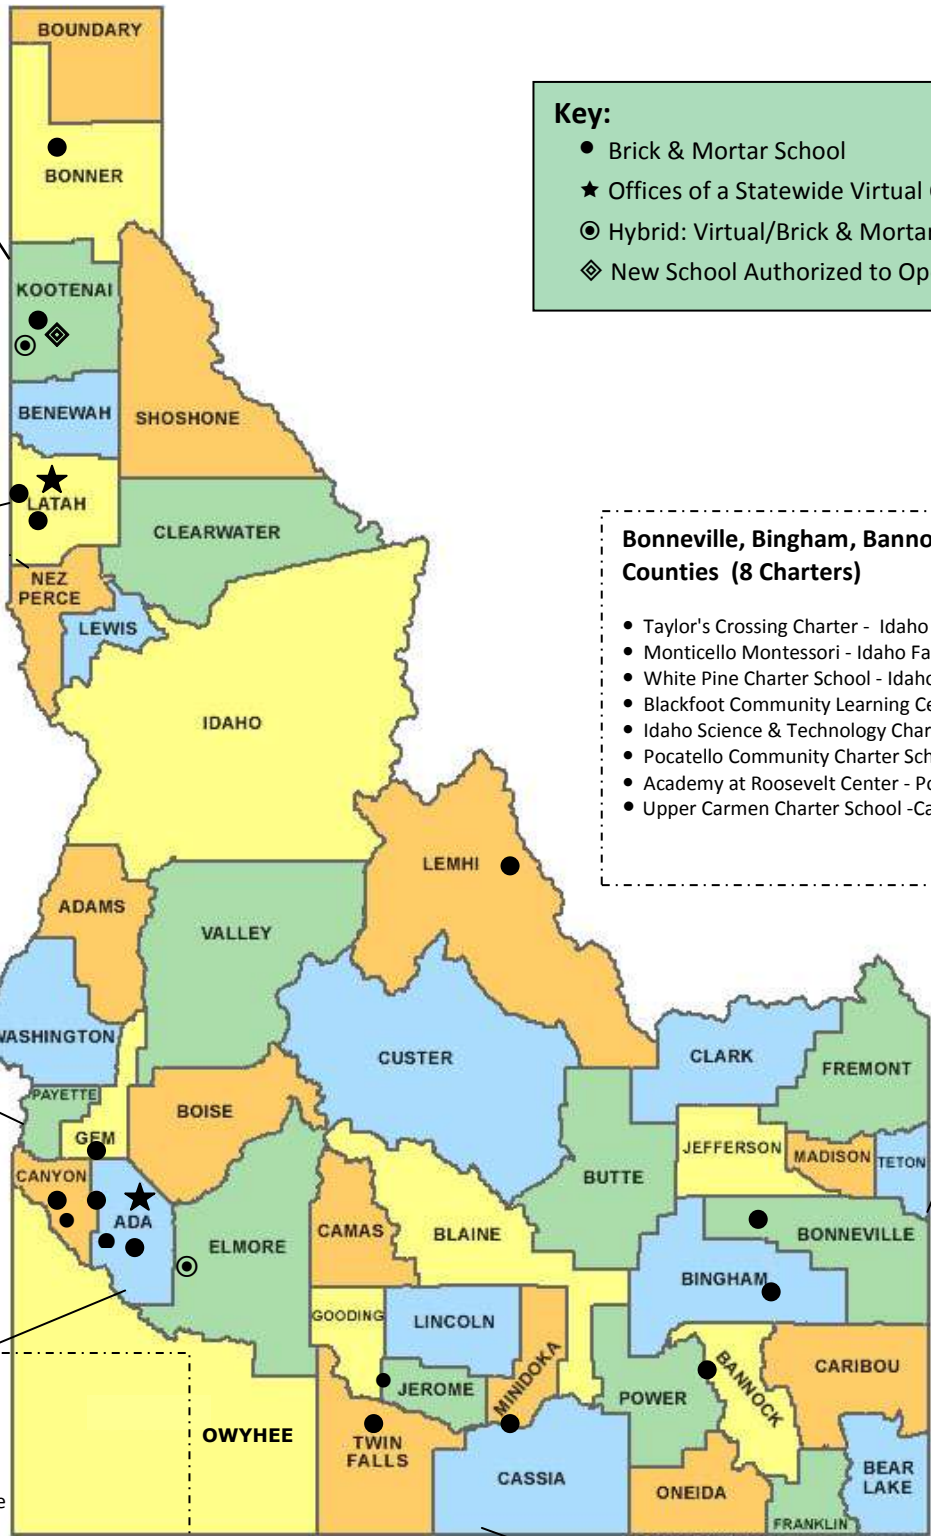

Idaho Charter School Network

Idaho Charter School Locations by County 2011-2012

- Bonner & Kootenai Counties (4 Charters)**
- Sandpoint Charter School - Sandpoint
 - Coeur d'Alene Academy - Coeur d'Alene
 - ⊙ Kootenai Bridge Academy - Coeur d'Alene
 - ◆ North Idaho Stem Academy - Rathdrum

- Latah County (3 Charters)**
- Moscow Charter School - Moscow
 - Palouse Prairie Charter - Moscow
 - ★ Idaho Distance Education Academy Offices - Deary

- Gem & Canyon Counties (10 Charters)**
- Payette River Prof Technical Academy - Emmett
 - Idaho Arts Charter - Nampa
 - Liberty Charter - Nampa
 - Victory Charter - Nampa
 - OWL Charter - Nampa
 - Thomas Jefferson - Caldwell
 - Vision Charter - Caldwell
 - ★ Another Choice Virtual Charter Office - Nampa
 - Heritage Academy - Nampa
 - Legacy Charter - Nampa

- Ada & Elmore Counties (15 Charters)**
- Anser Charter School - Boise
 - Garden City Community School - Boise
 - Rolling Hills Charter - Boise
 - Falcon Ridge Charter School - Kuna
 - Sage International School of Boise - Boise
 - Compass Charter School - Meridian
 - North Star Charter - Meridian
 - Meridian Technical Charter High School - Meridian
 - Meridian Medical Charter High School - Meridian
 - ⊙ Richard McKenna Charter High School - Mountain Home
 - ★ iSucceed Virtual High School Office - Boise
 - ★ Idaho Virtual Academy Office - Boise
 - ★ Kaplan Academy of Idaho Office - Boise
 - ★ Inspire Connections Academy Office - Boise
 - Village Charter School - Boise

- Twin Falls, Jerome & Minidoka Counties (5 Charters)**
- Xavier Charter School - Twin Falls
 - Wings Charter Middle School - Twin Falls
 - North Valley Academy - Gooding
 - ARTEC Charter School - Twin Falls, Rupert, Jerome
 - Heritage Community Charter - Jerome